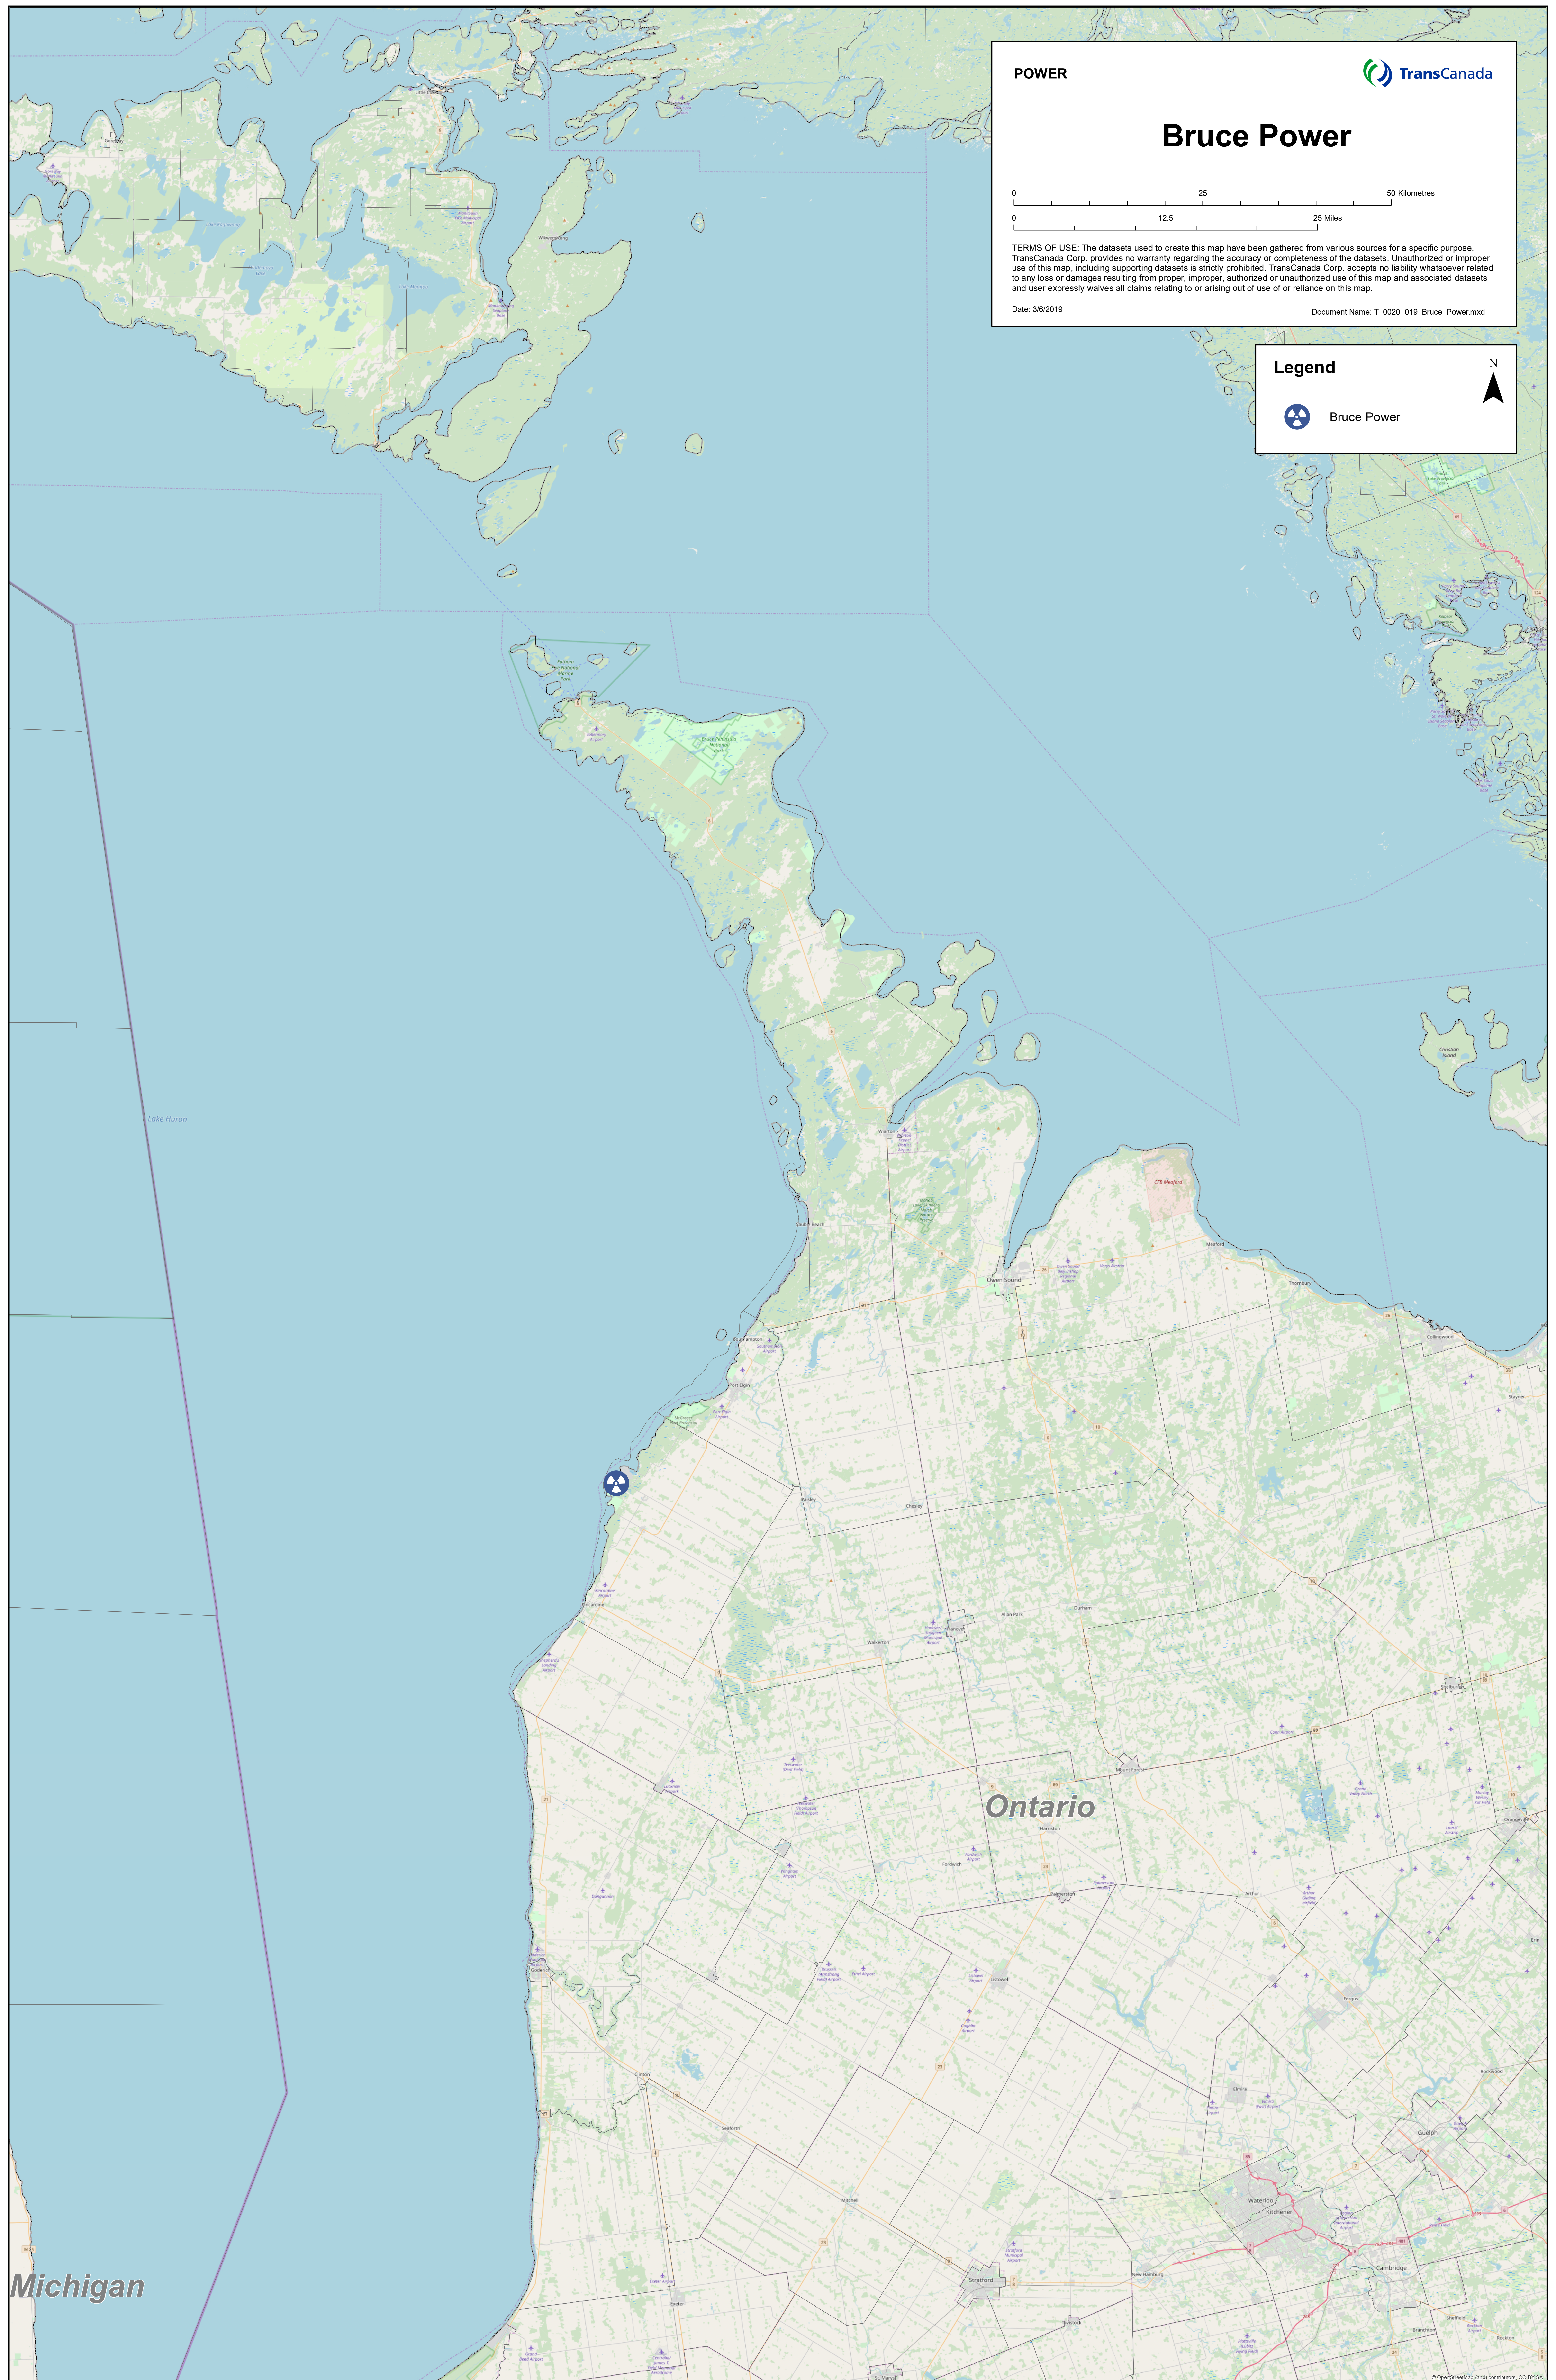

POWER

Bruce Power

Date: 3/8/2019 Document Name: T_0020_019_Bruce_Power.mxd

Legend

N

Michigan

Ontario