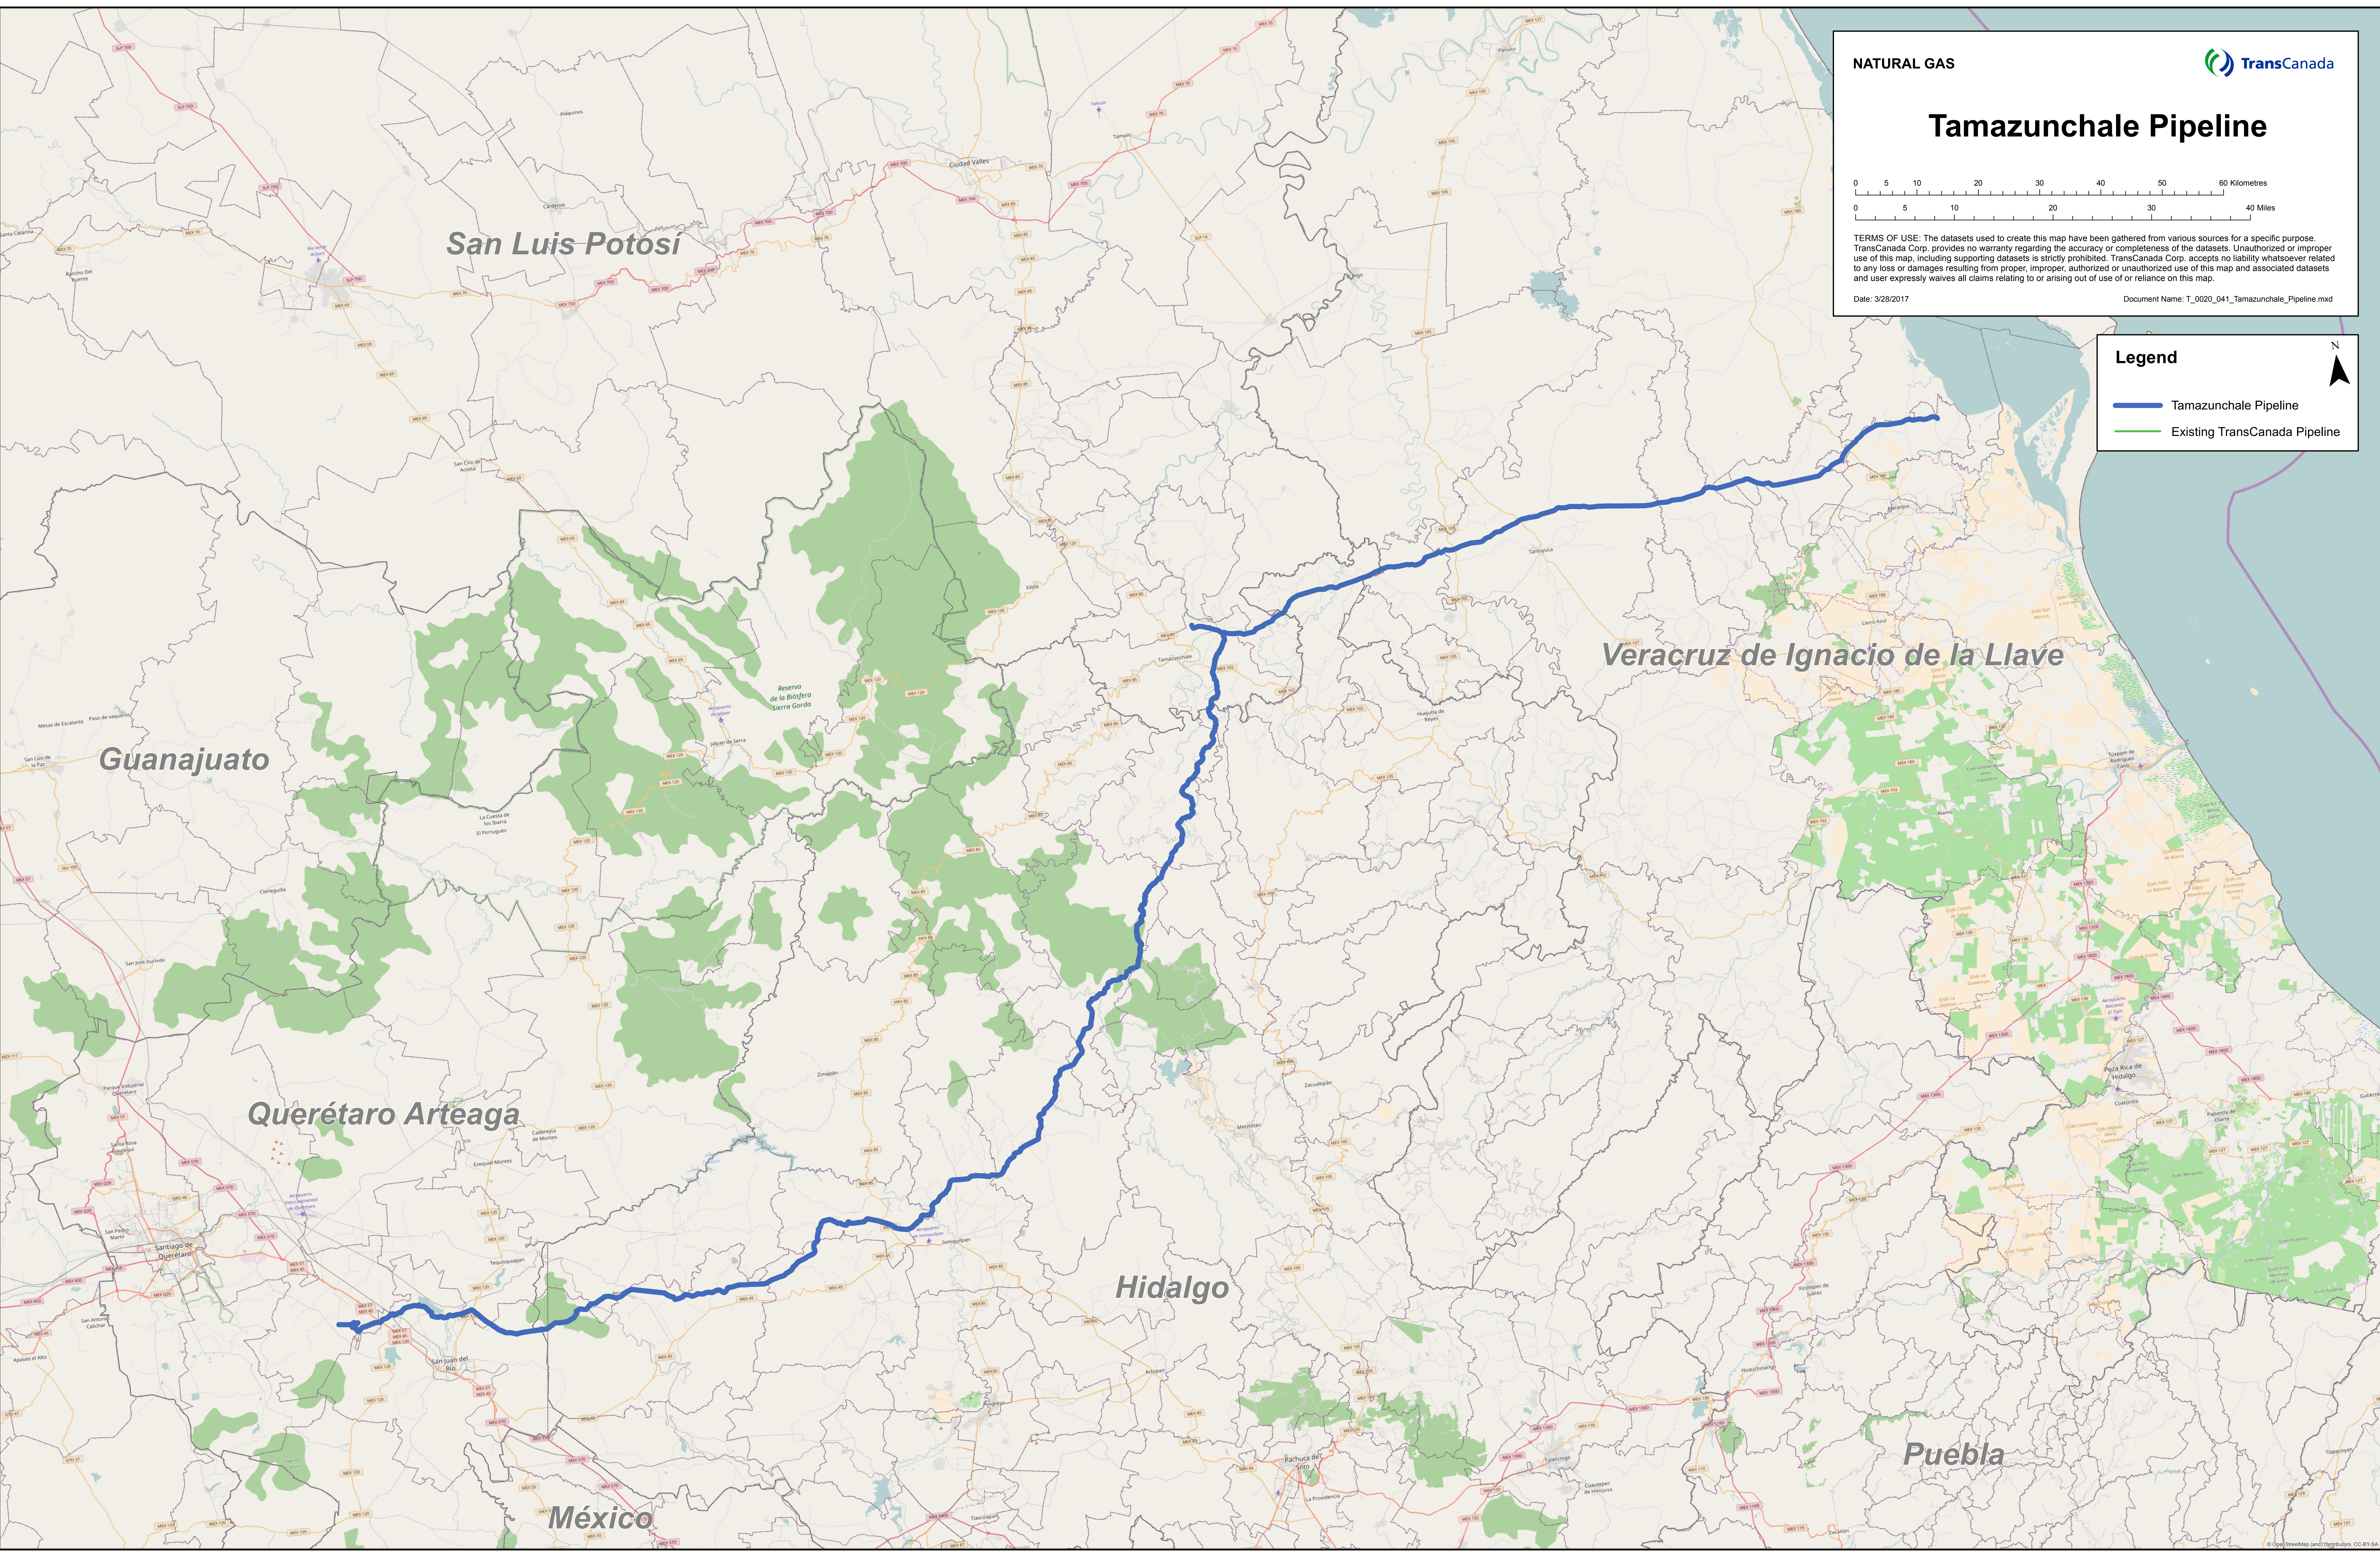

Tamazunchale Pipeline

Date: 3/28/2017 Document Name: T_0020_041_Tamazunchale_Pipeline.mxd

Legend

- Tamazunchale Pipeline
- Existing TransCanada Pipeline

San Luis Potosí

Guanajuato

Querétaro Arteaga

Hidalgo

Veracruz de Ignacio de la Llave

Puebla

México